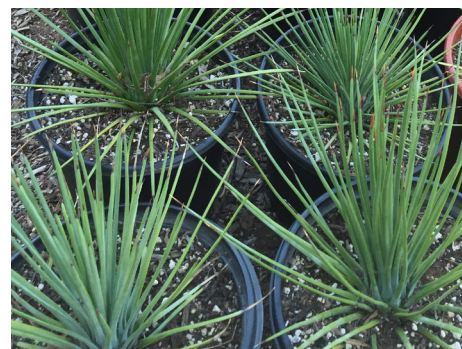

Plant Specials for Summer 2017

★ ONE-GALLON SIZES ALSO AVAILABLE TO BUY ONLINE AT SHOP.CACTI.COM

ALOE NOBILIS
"WHITE TEETH"

★ 1 gal. \$4.50 (reg. \$6.50)

AGAVE CELSII

5 gal. \$18.00 (reg. \$24.50)

AGAVE STRICTA

ALOE SINKATANA

★ 1 gal. \$4.50 (reg. \$6.50)

AGAVE DIFFORMIS
POINTY! GREAT FOR SECURITY!

5 gal. \$18.00 (reg. \$24.50)

AGAVE TRIANGULARIS
VERY LARGE! BRING A TRUCK

15 gal. \$35.00 (reg. \$54.00)

SERRA GARDENS *and* **cacti.com**